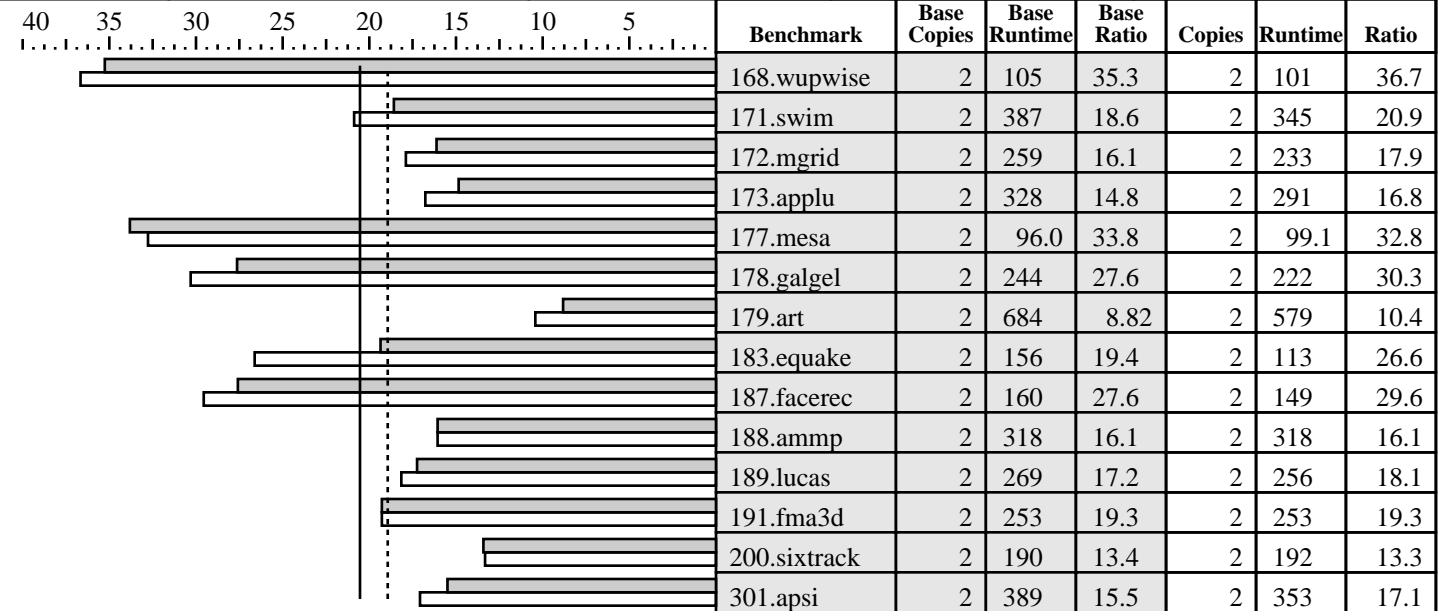

CFP2000 Result

Copyright ©1999-2004, Standard Performance Evaluation Corporation

SuperMicro
X6DHR-TG (3.6GHz, Intel Xeon)

SPECfp_rate2000 = 20.5

SPECfp_rate_base2000 = 18.9

SPEC license #01176 | Tested by: SuperMicro Inc., San Jose, CA | Test date: Oct-2004 | Hardware Avail: Oct-2004 | Software Avail: Dec-2003